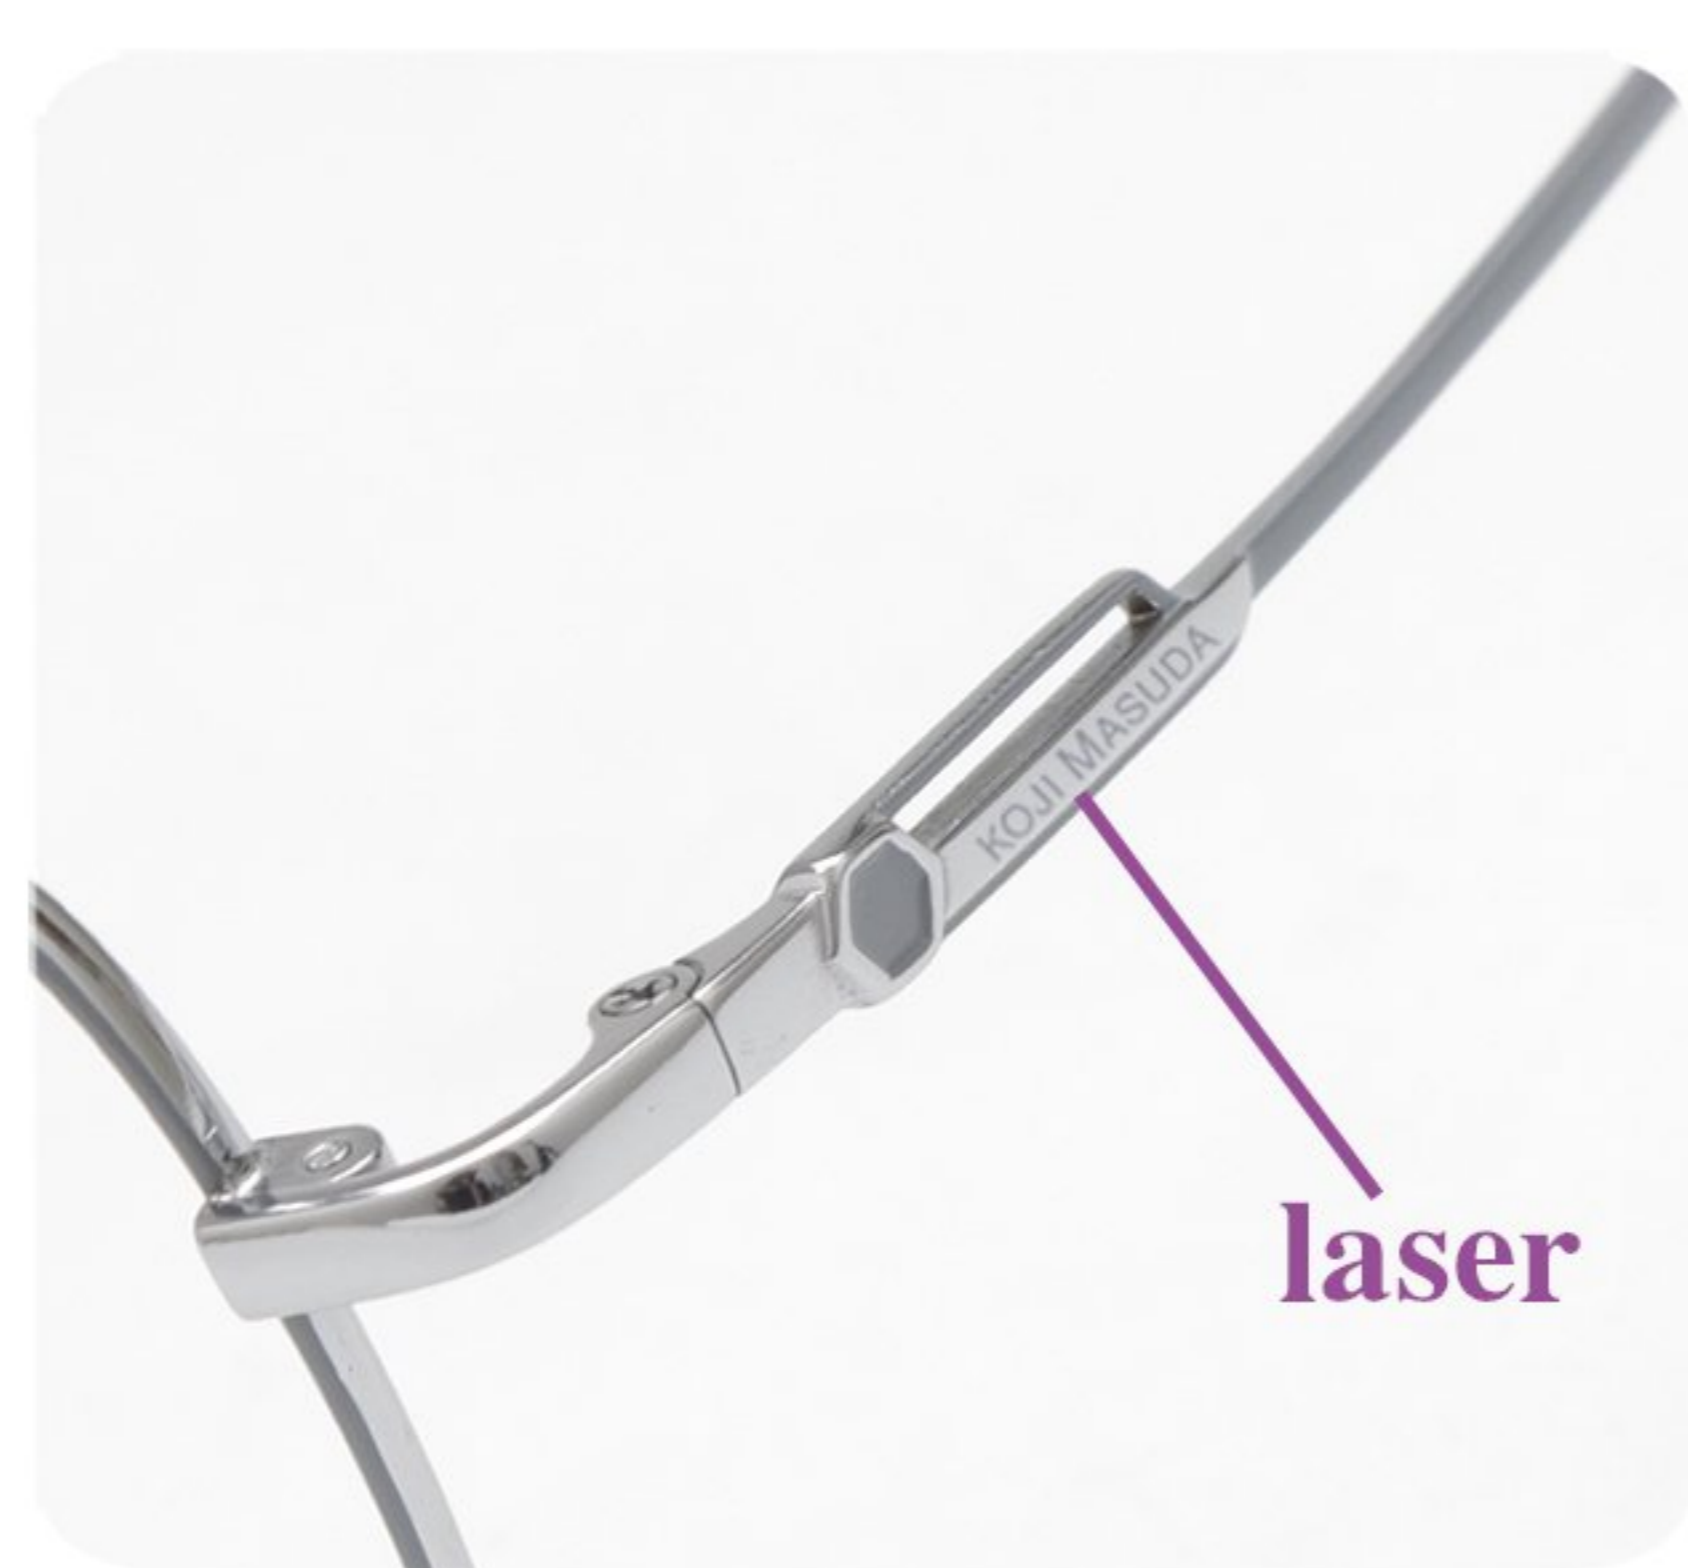

SIZE: 54-18-145

COLOR DISPLAY

C1 紫金/哑灰绿
Purple Gold/Dumb Gray Green

C2 亮玫瑰金/哑玫瑰金
Bright Rose Gold/Matte Rose Gold

C3 亮棕/紫
Bright Prown/Purple

C4 亮银/大象灰
Bright Silver/Elephant Grey

C5 亮玫瑰金/亮中枪
Bright Rose Gold/Bright Gun