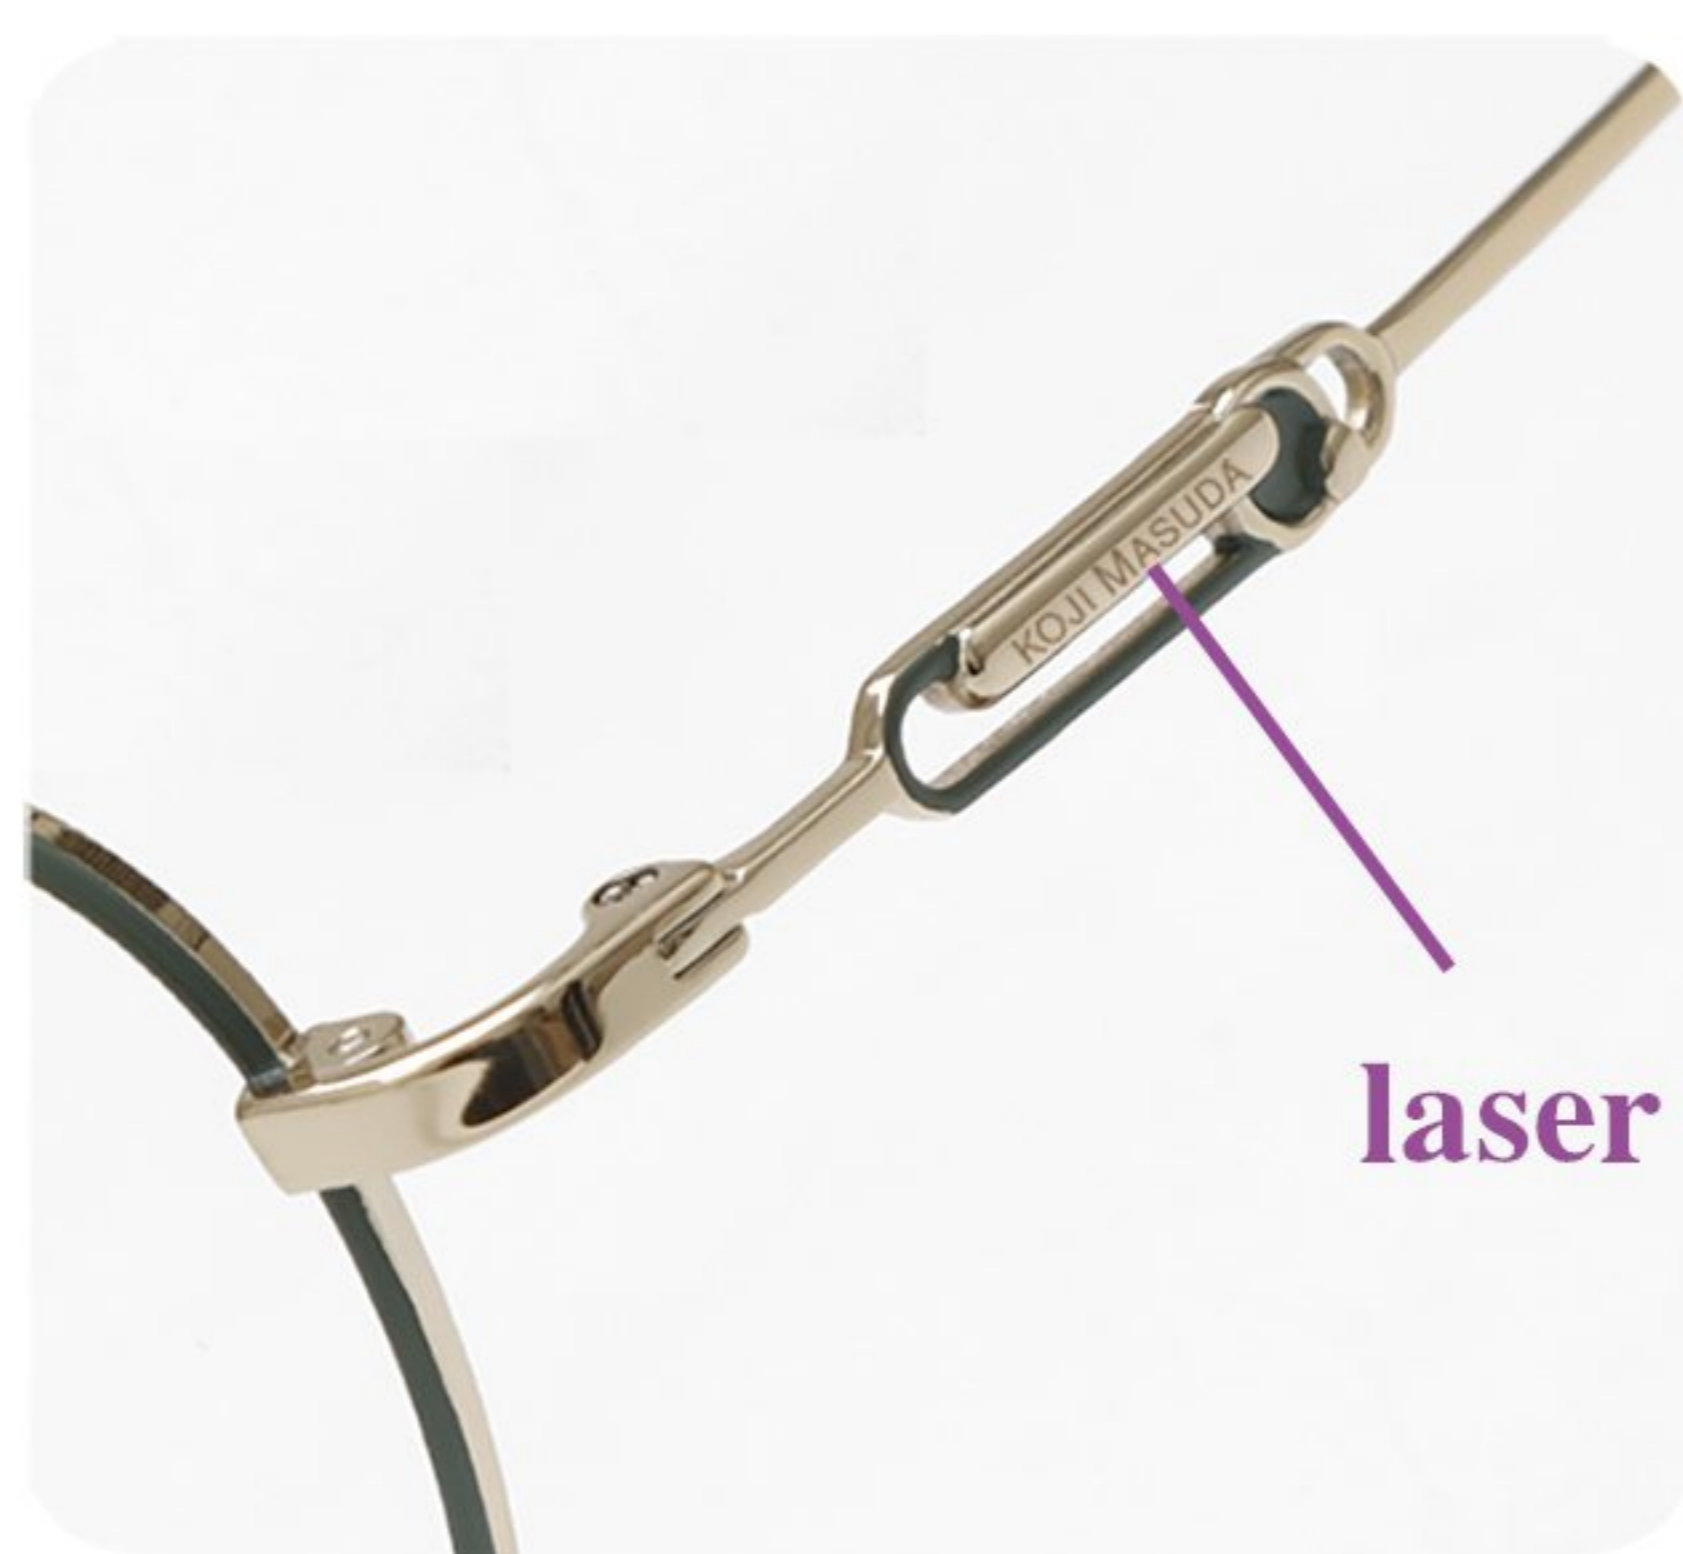

C3 浅金/象牙白
Light Gold/Ivory White

C4 亮玫瑰金/哑黑
Bright Rose Gold/Matte Black

C5 亮玫瑰金/亮中枪
Bright Rose Gold/Bright Gun

C6 深枪/亮黑
Deep Gun/Bright Black

KOJI MASUDA

MODEL: 70137

SIZE: 53-18-142

laser