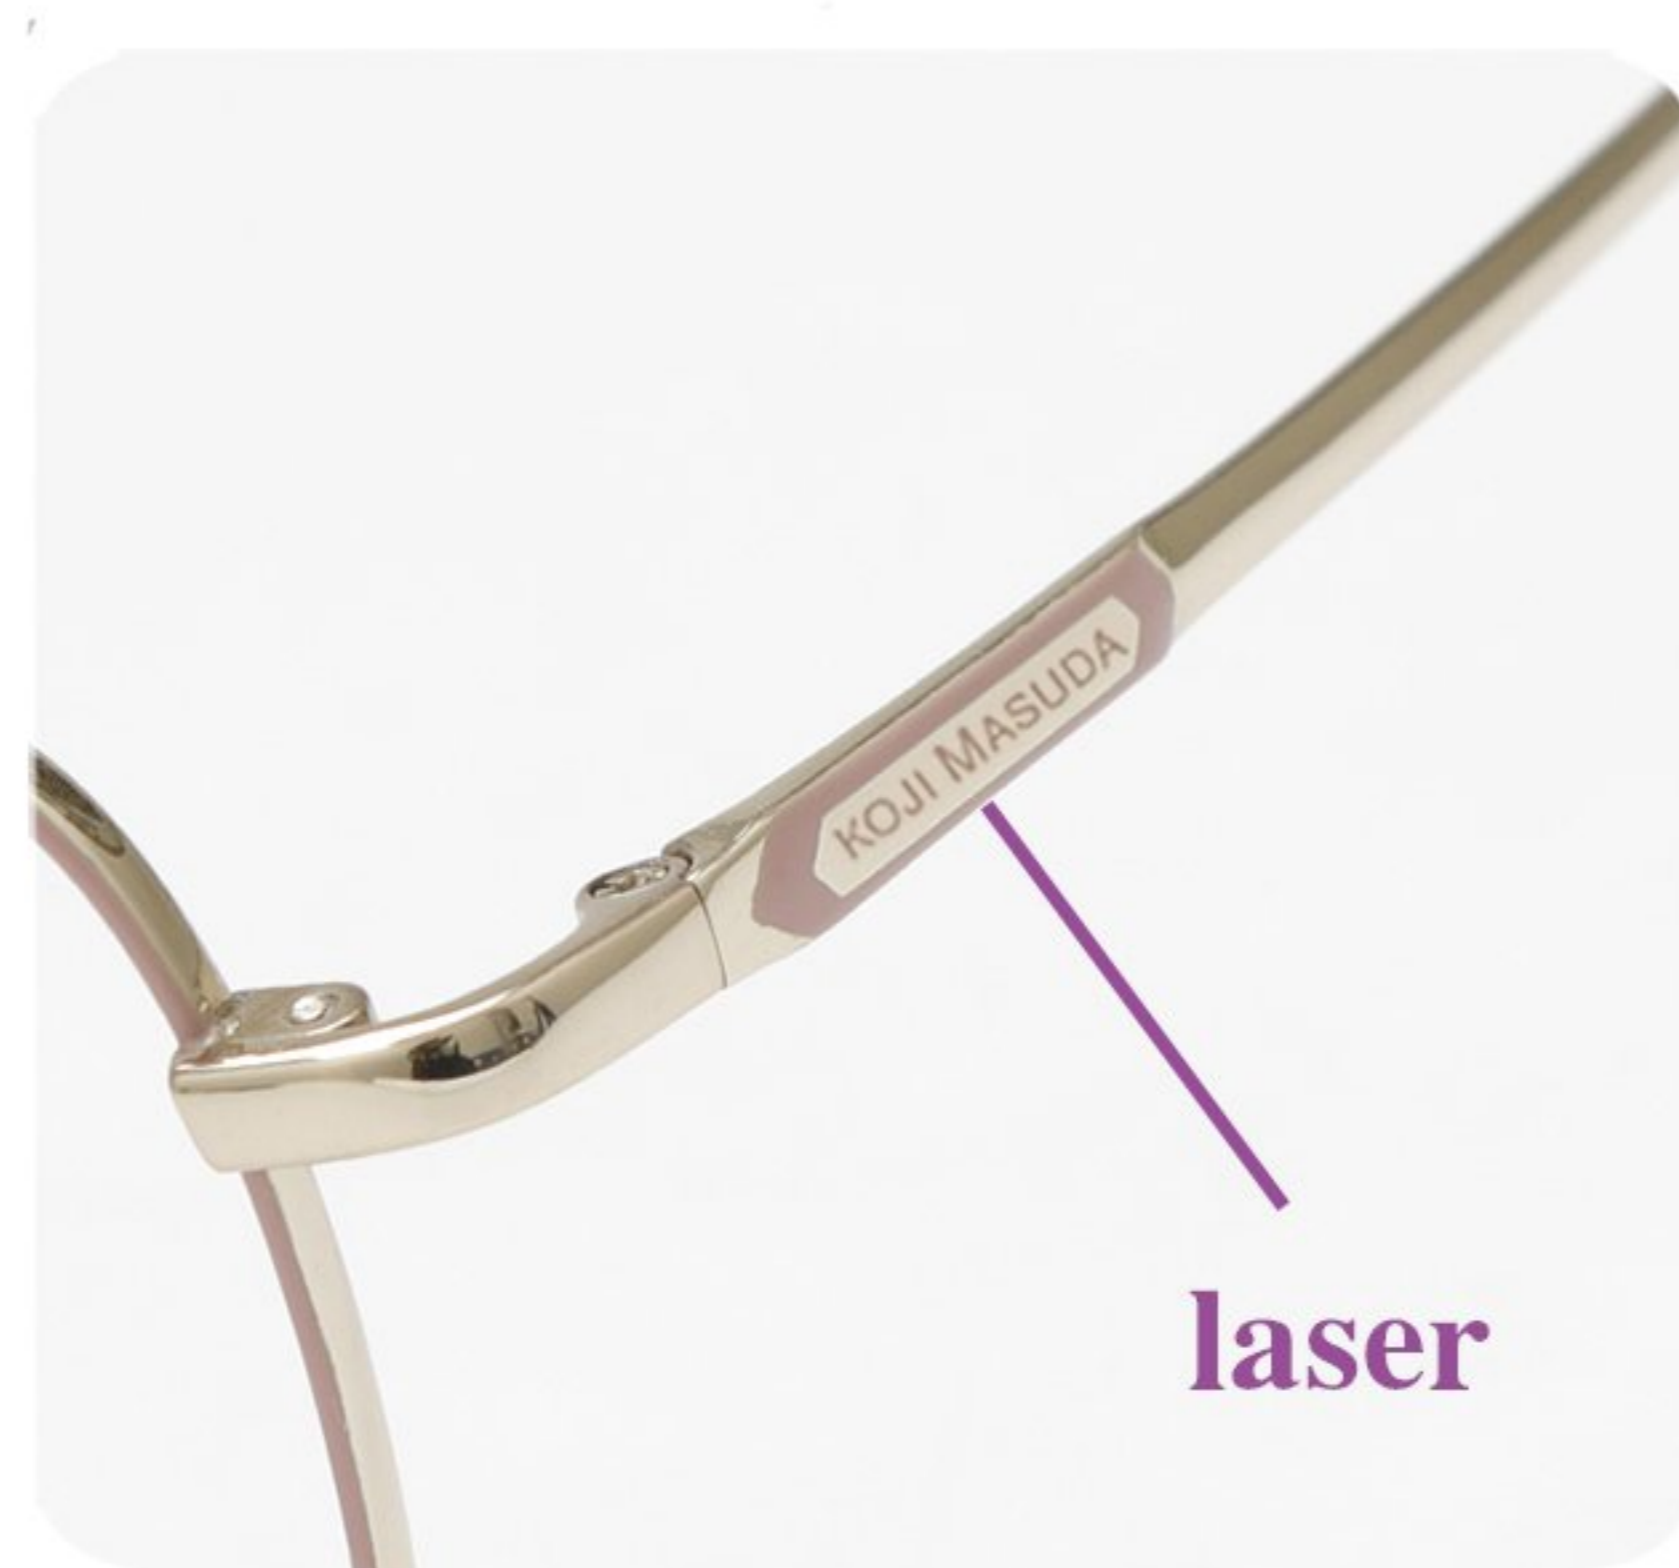

KOJI MASUDA

MODEL: 70131

SIZE: 51-18-142

COLOR DISPLAY

C1 亮银/紫
Bright Silver/Purple

C2 红棕/墨绿
Reddish Brown/Dark Green

C3 浅金/驼
Light Gold/Camel

C4 浅金/哑粉
Light Gold/Matte Powder