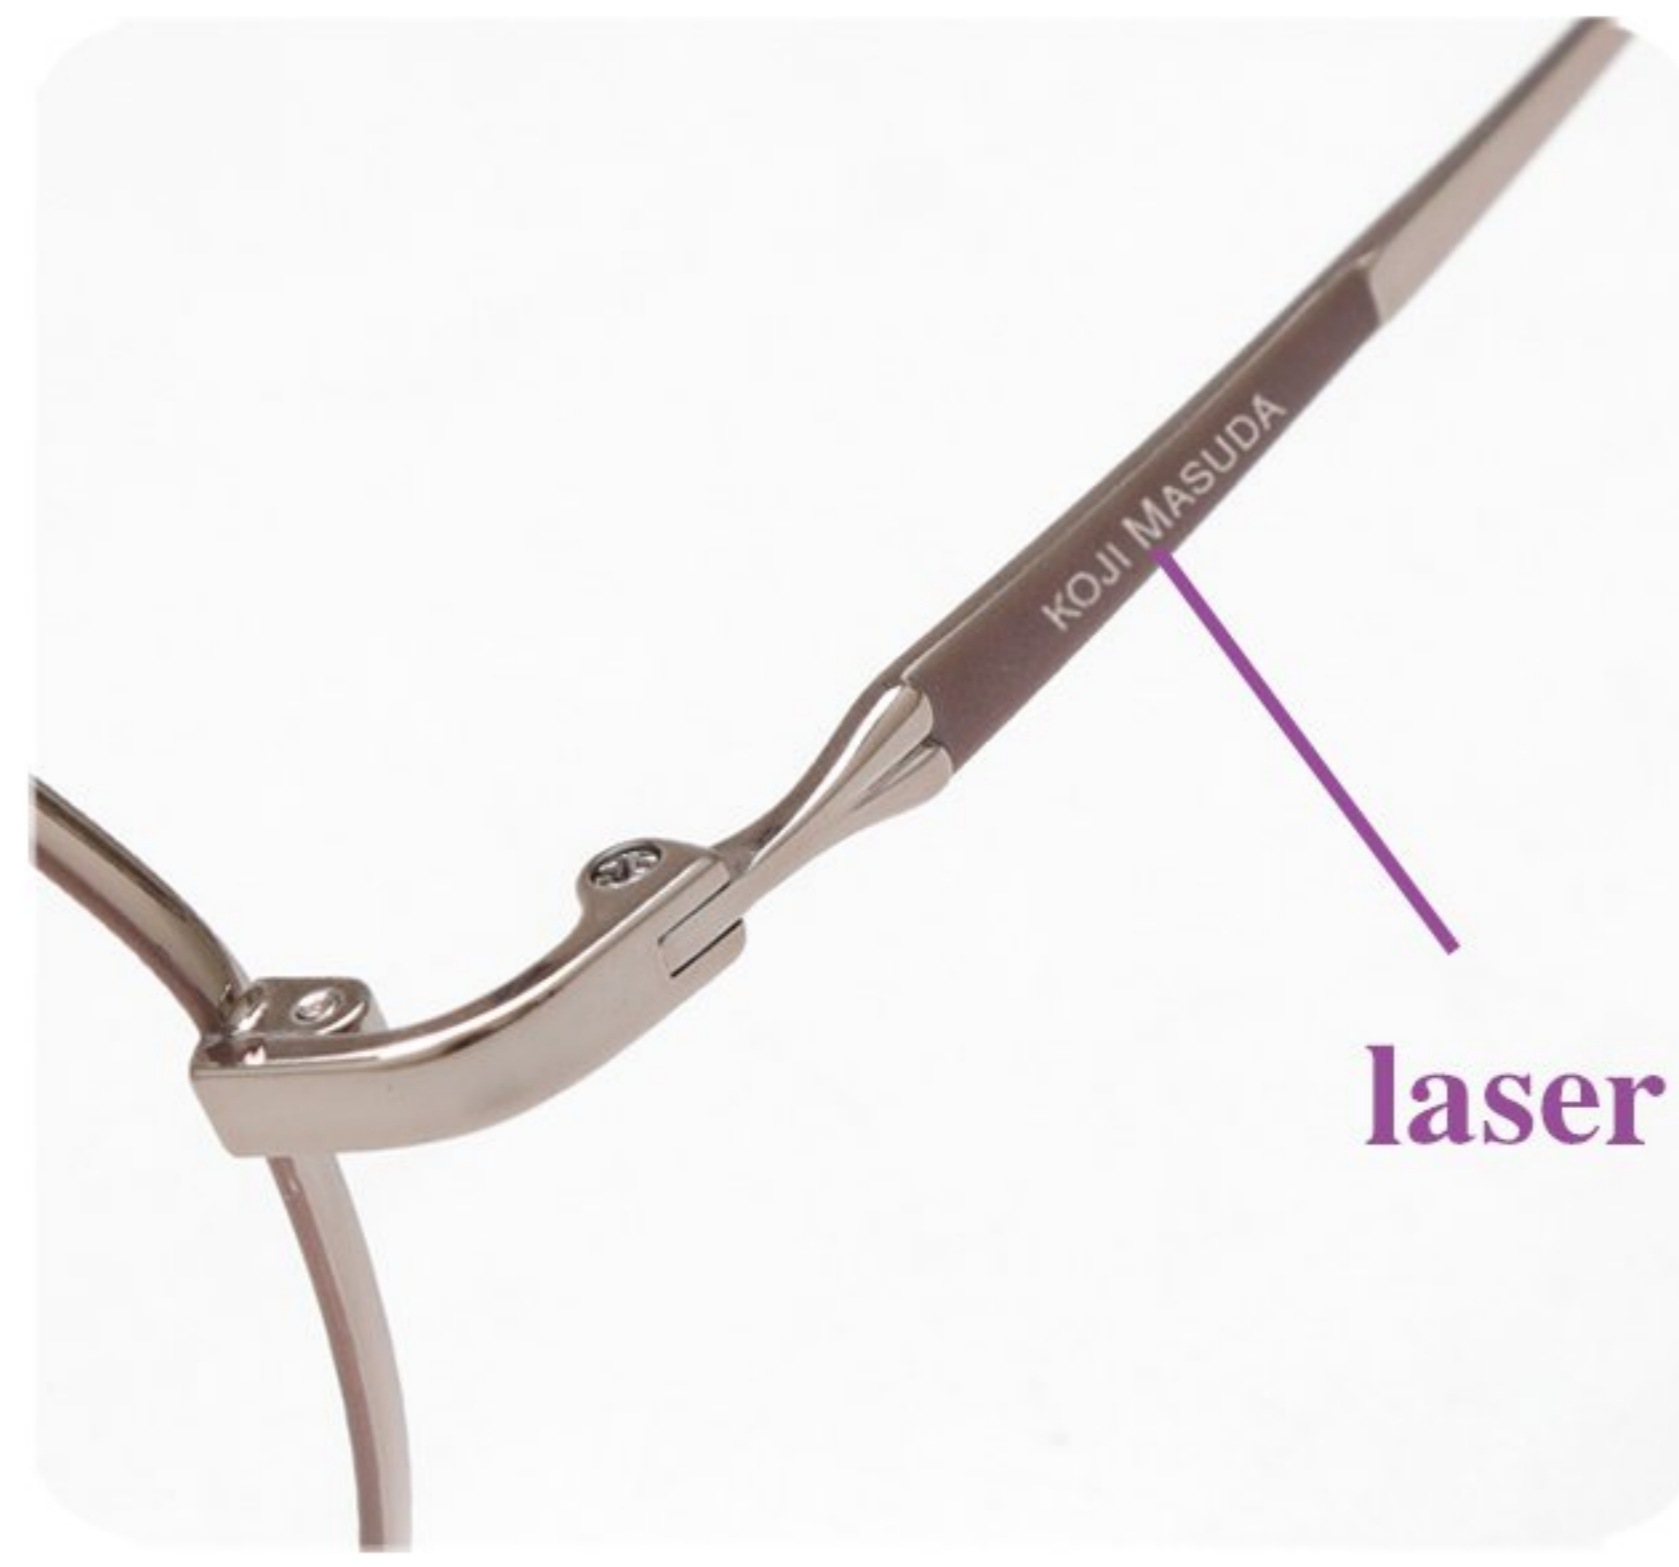

C3 浅金/紫
Light Gold/Purple

C4 亮玫瑰金/象牙灰
Bright Rose Gold/Ivory Grey

C5 亮玫瑰金/亮中枪
Bright Rose Gold/Bright Gun

C6 亮中枪/亮黑
Bright Gun/Bright Black

KOJI MASUDA

MODEL: 70123

SIZE: 51-18-142

COLOR DISPLAY