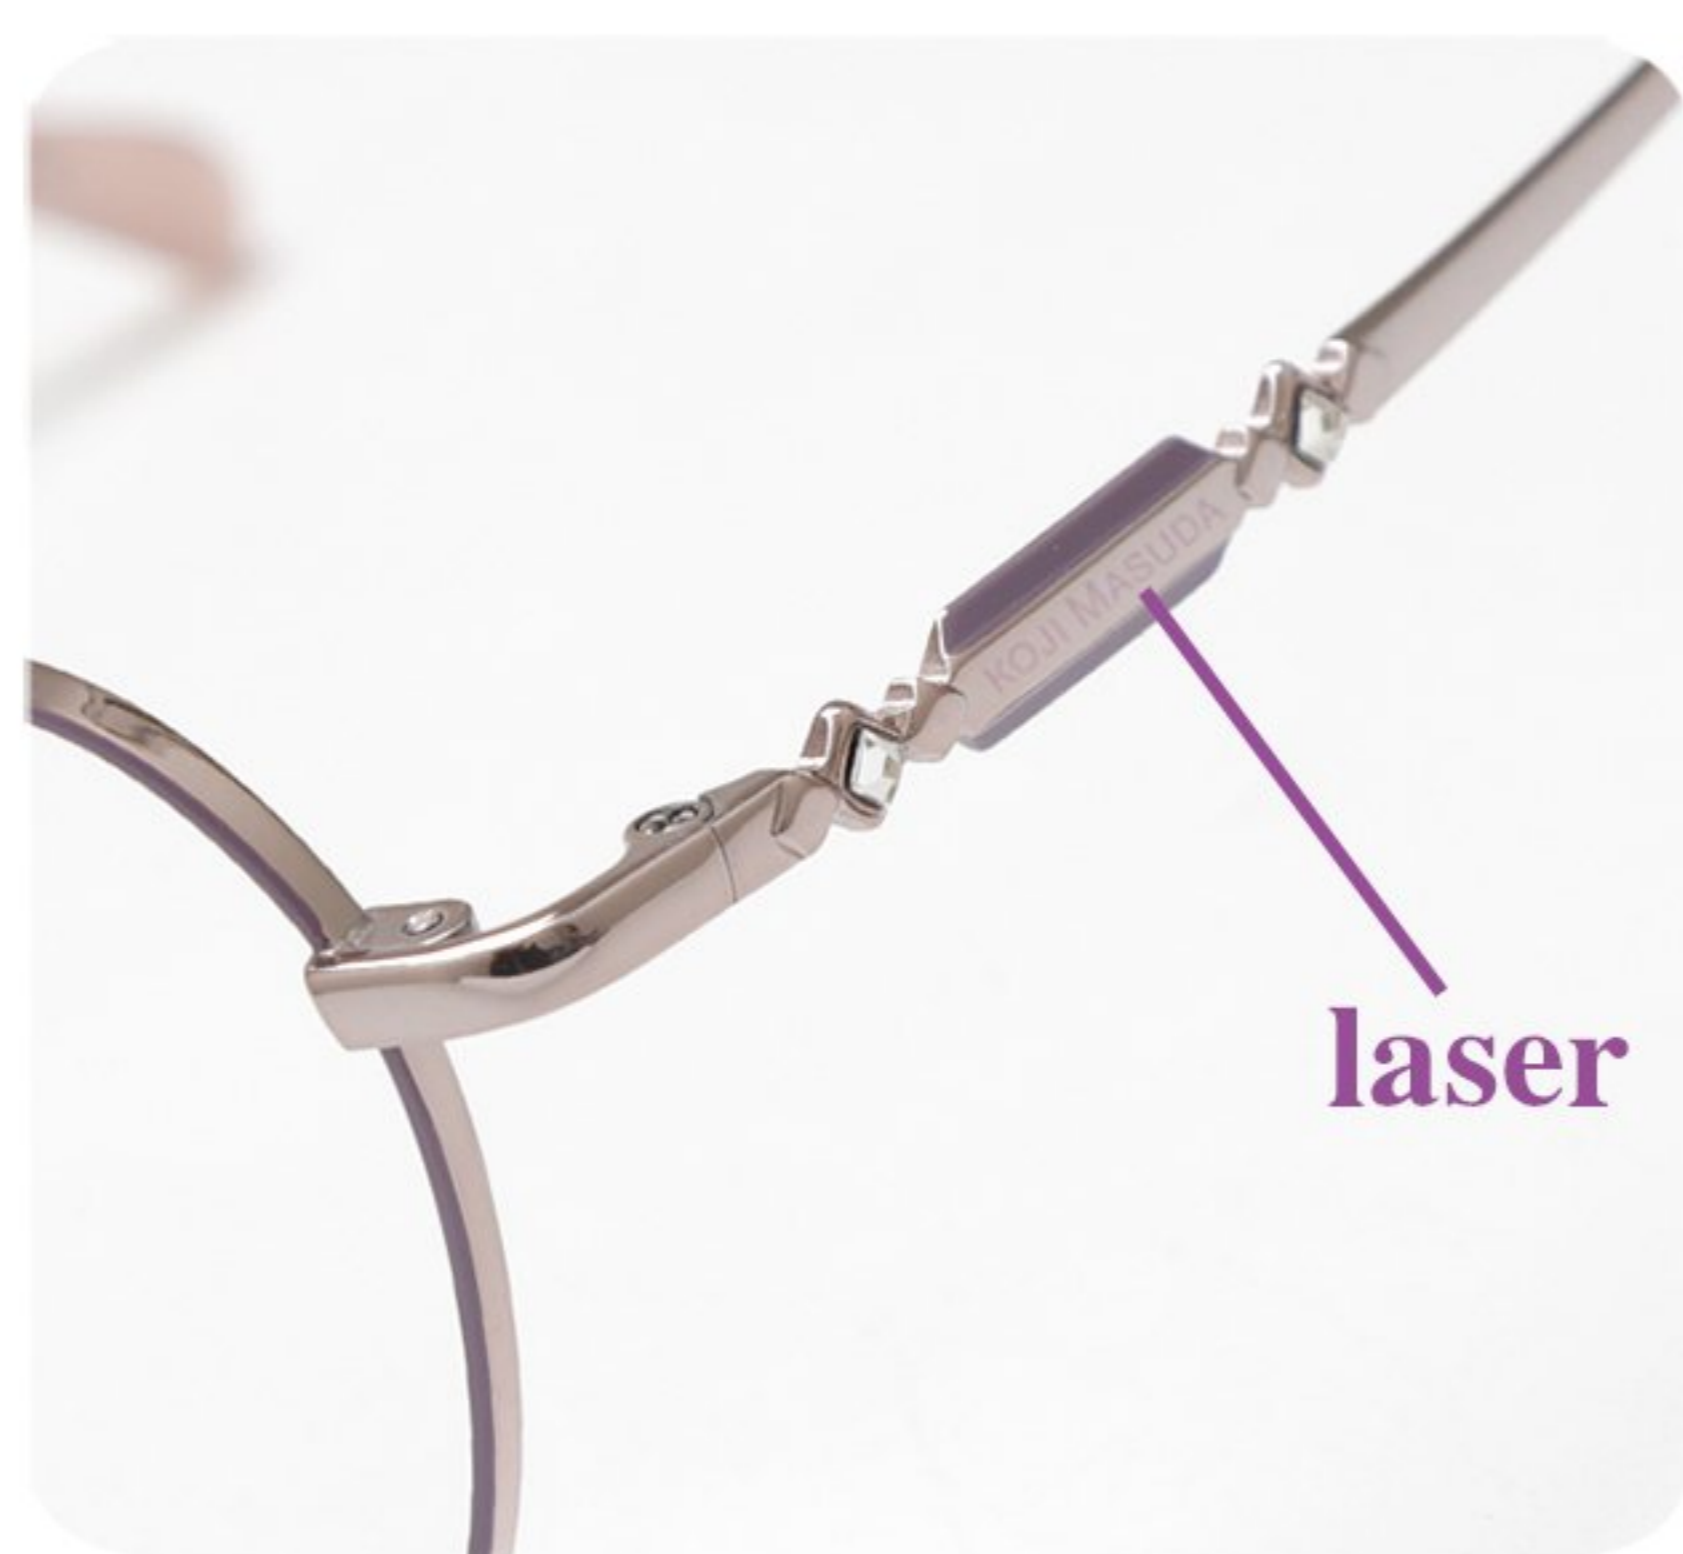

C5 亮玫瑰金/亮中枪
Bright Rose Gold/Bright Gun

C6 亮中枪/亮黑
Bright Gun/Bright Black

KOJI MASUDA

MODEL: 70130

SIZE: 50-18-142

COLOR DISPLAY

C1 亮玫瑰金/哑橙
Bright Rose Gold/Dumb Orange

C2 浅金/哑浅绿
Light Gold/Matte Light Green