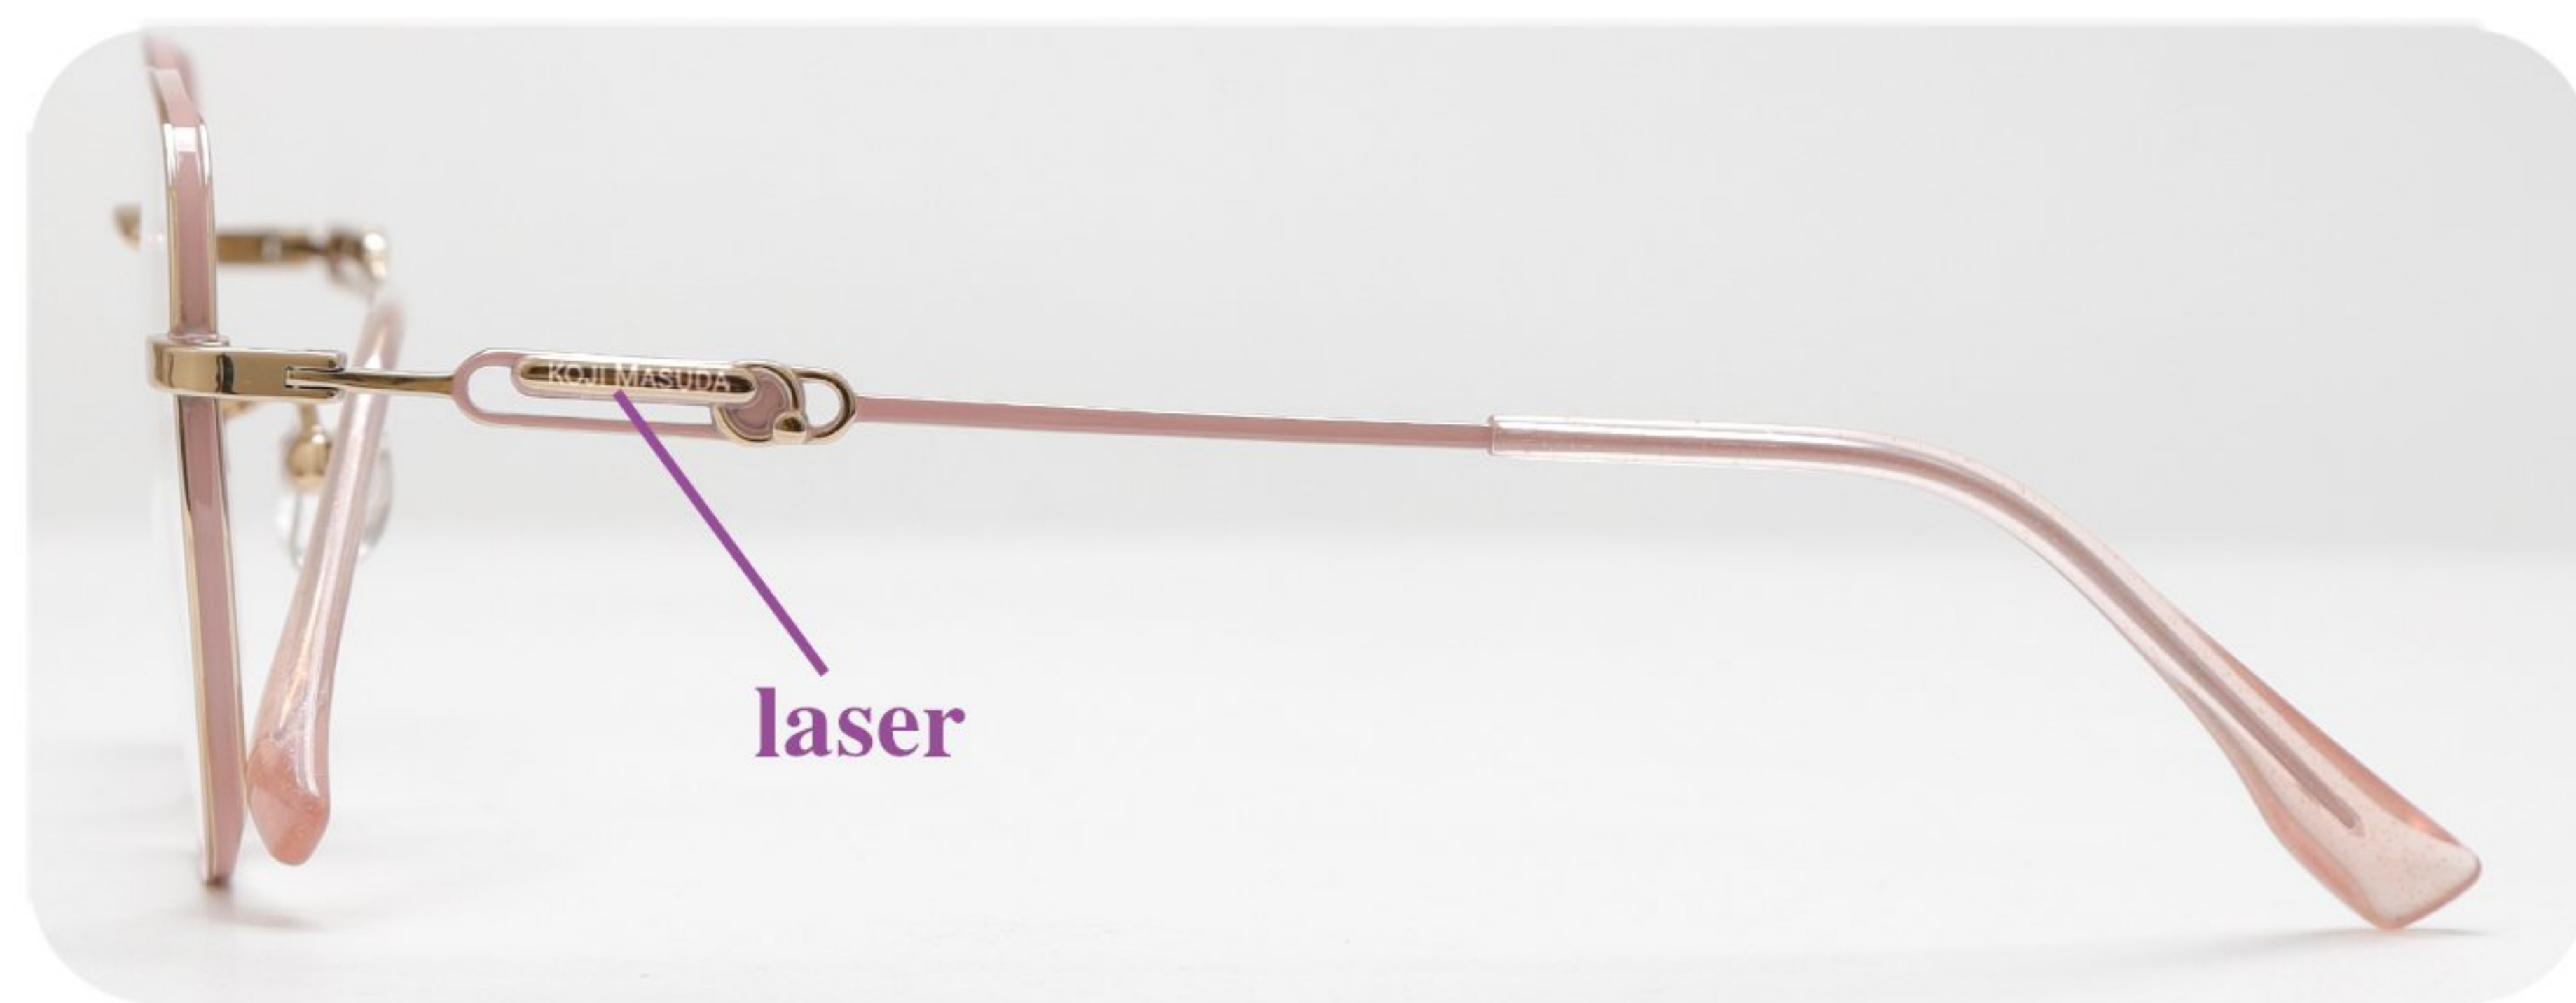

C3 铬银/象牙灰
Chrome Silver/Lvory Grey

C4 玫瑰金/浅灰绿
Rose Gold/Light Grey Green

C5 亮玫瑰金/亮中枪
Bright Rose Gold/Bright Gun

C6 亮中枪/亮黑
Bright Gun/Bright Black

KOJI MASUDA

MODEL: 70134

SIZE: 52-18-142

COLOR DISPLAY