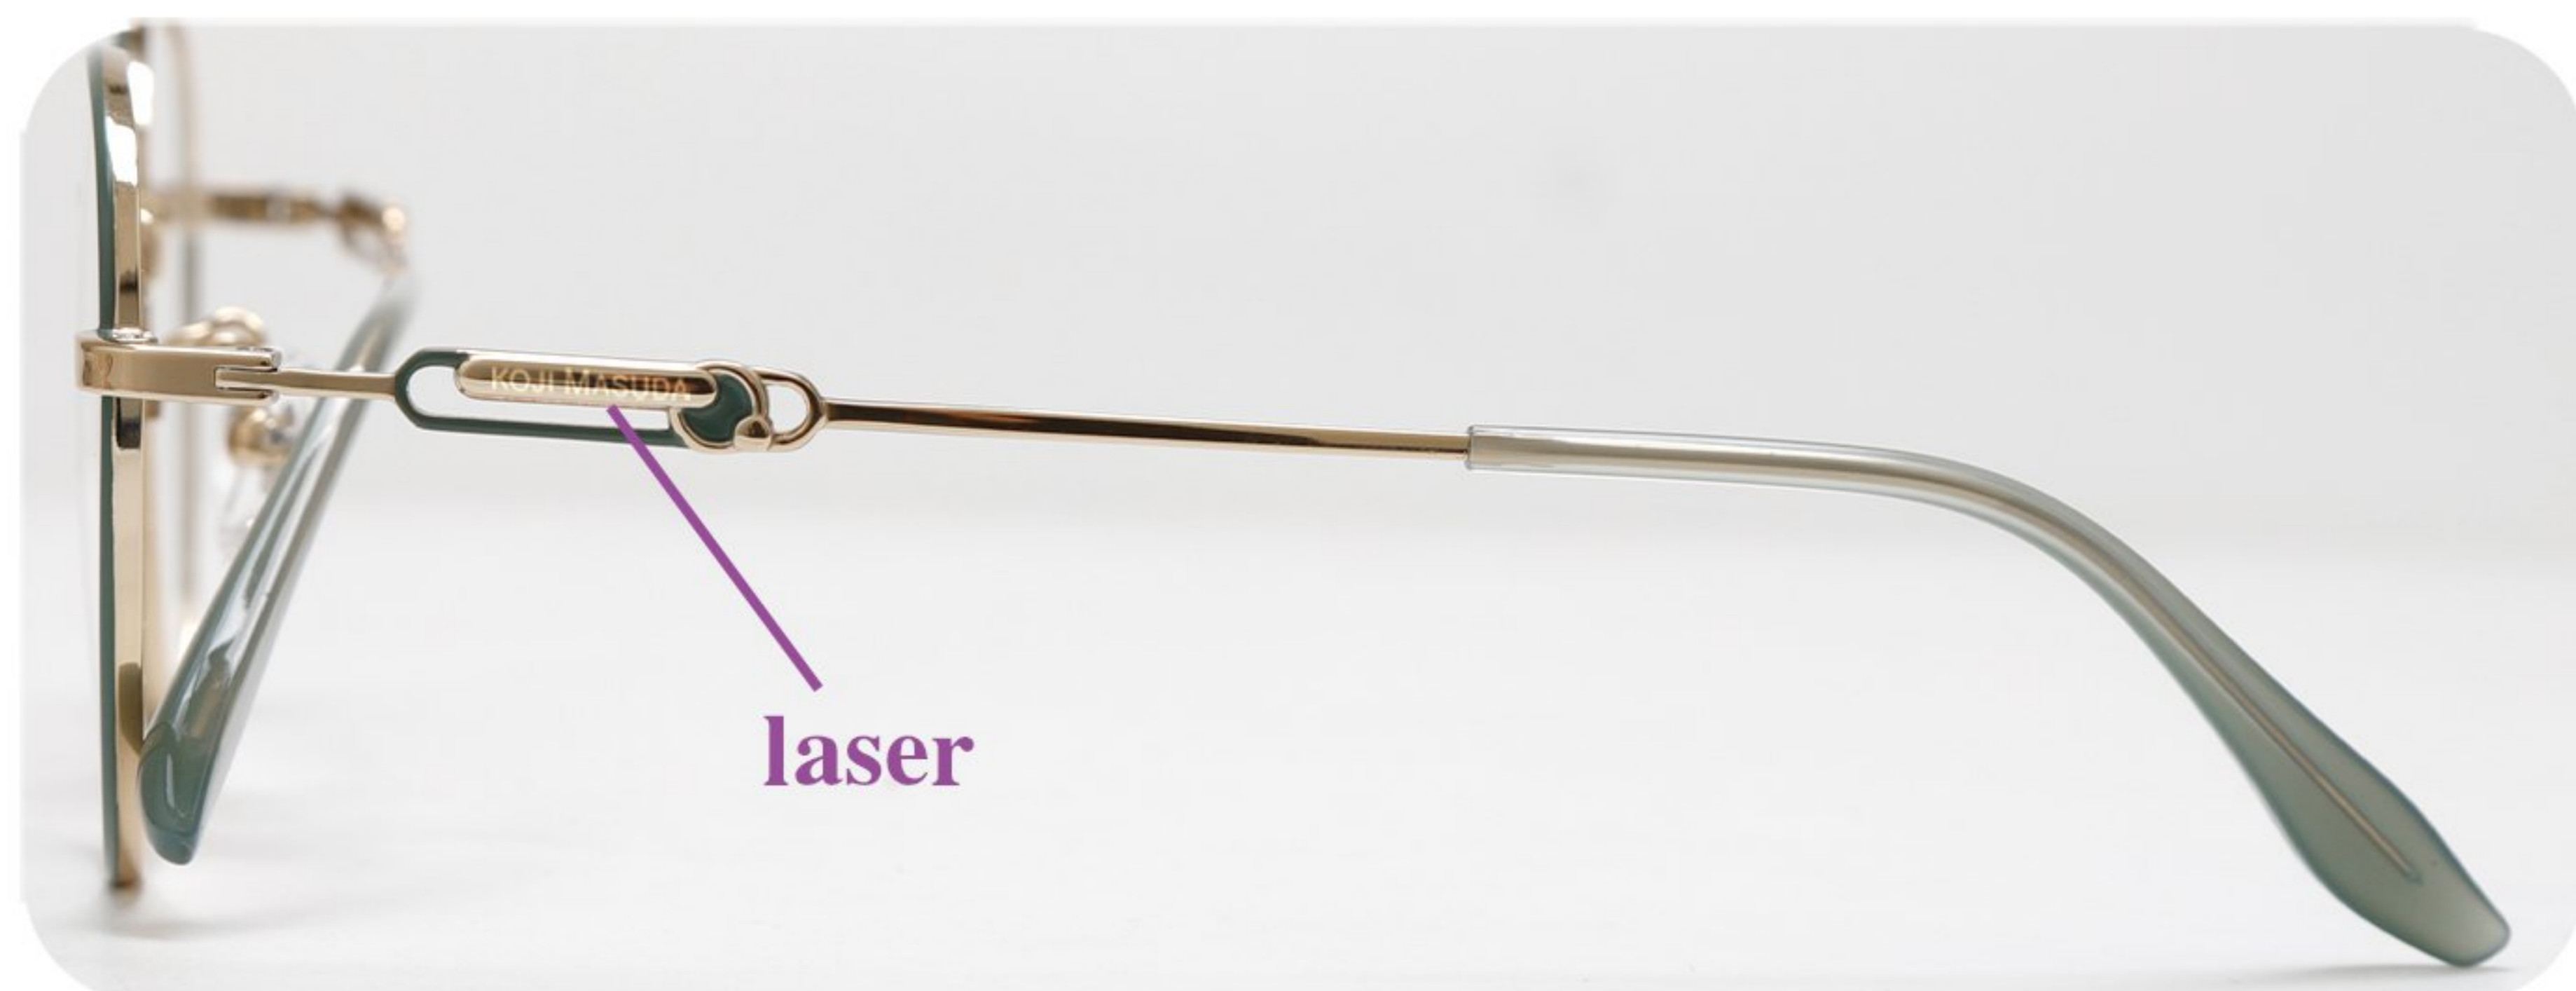

C3 浅金/象牙白
Light Gold/Ivory White

C4 亮玫瑰金/哑黑
Bright Rose Gold/Matte Black

C5 亮玫瑰金/亮中枪
Bright Rose Gold/Bright Gun

C6 深枪/亮黑
Deep Gun/Bright Black

KOJI MASUDA

MODEL: 70137

SIZE: 53-18-142

laser