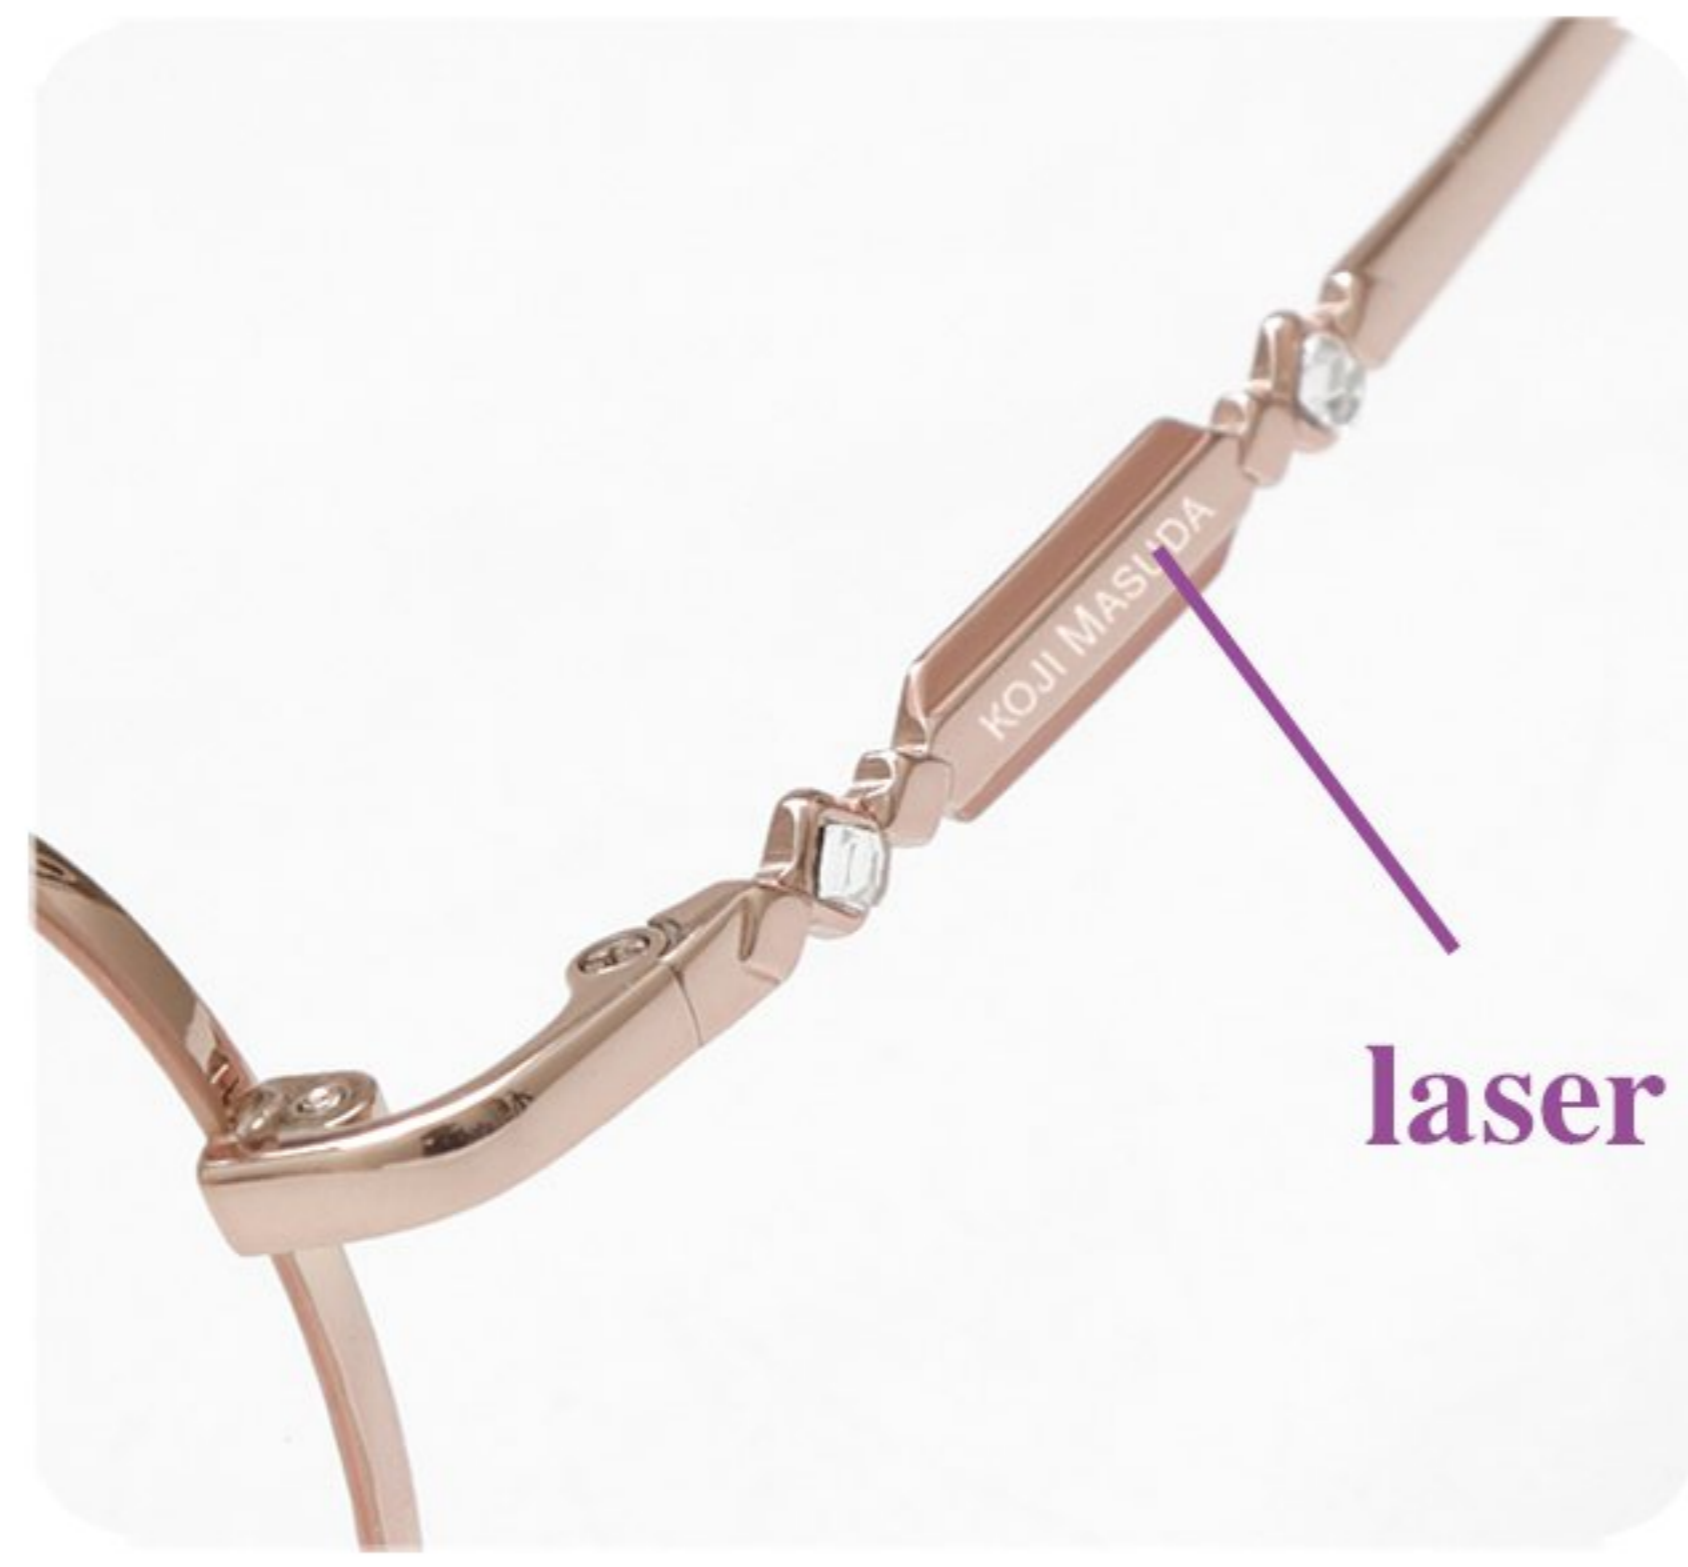

C3 粉金/哑紫
Pink Gold/Matte Purple

C4 浅金/哑粉
Light Gold/Matte Pink

C5 亮玫瑰金/亮中枪
Bright Rose Gold/Bright Gun

C6 亮中枪/亮黑
Bright Gun/Bright Black

KOJI MASUDA

MODEL: 70128

SIZE: 51-18-142

COLOR DISPLAY