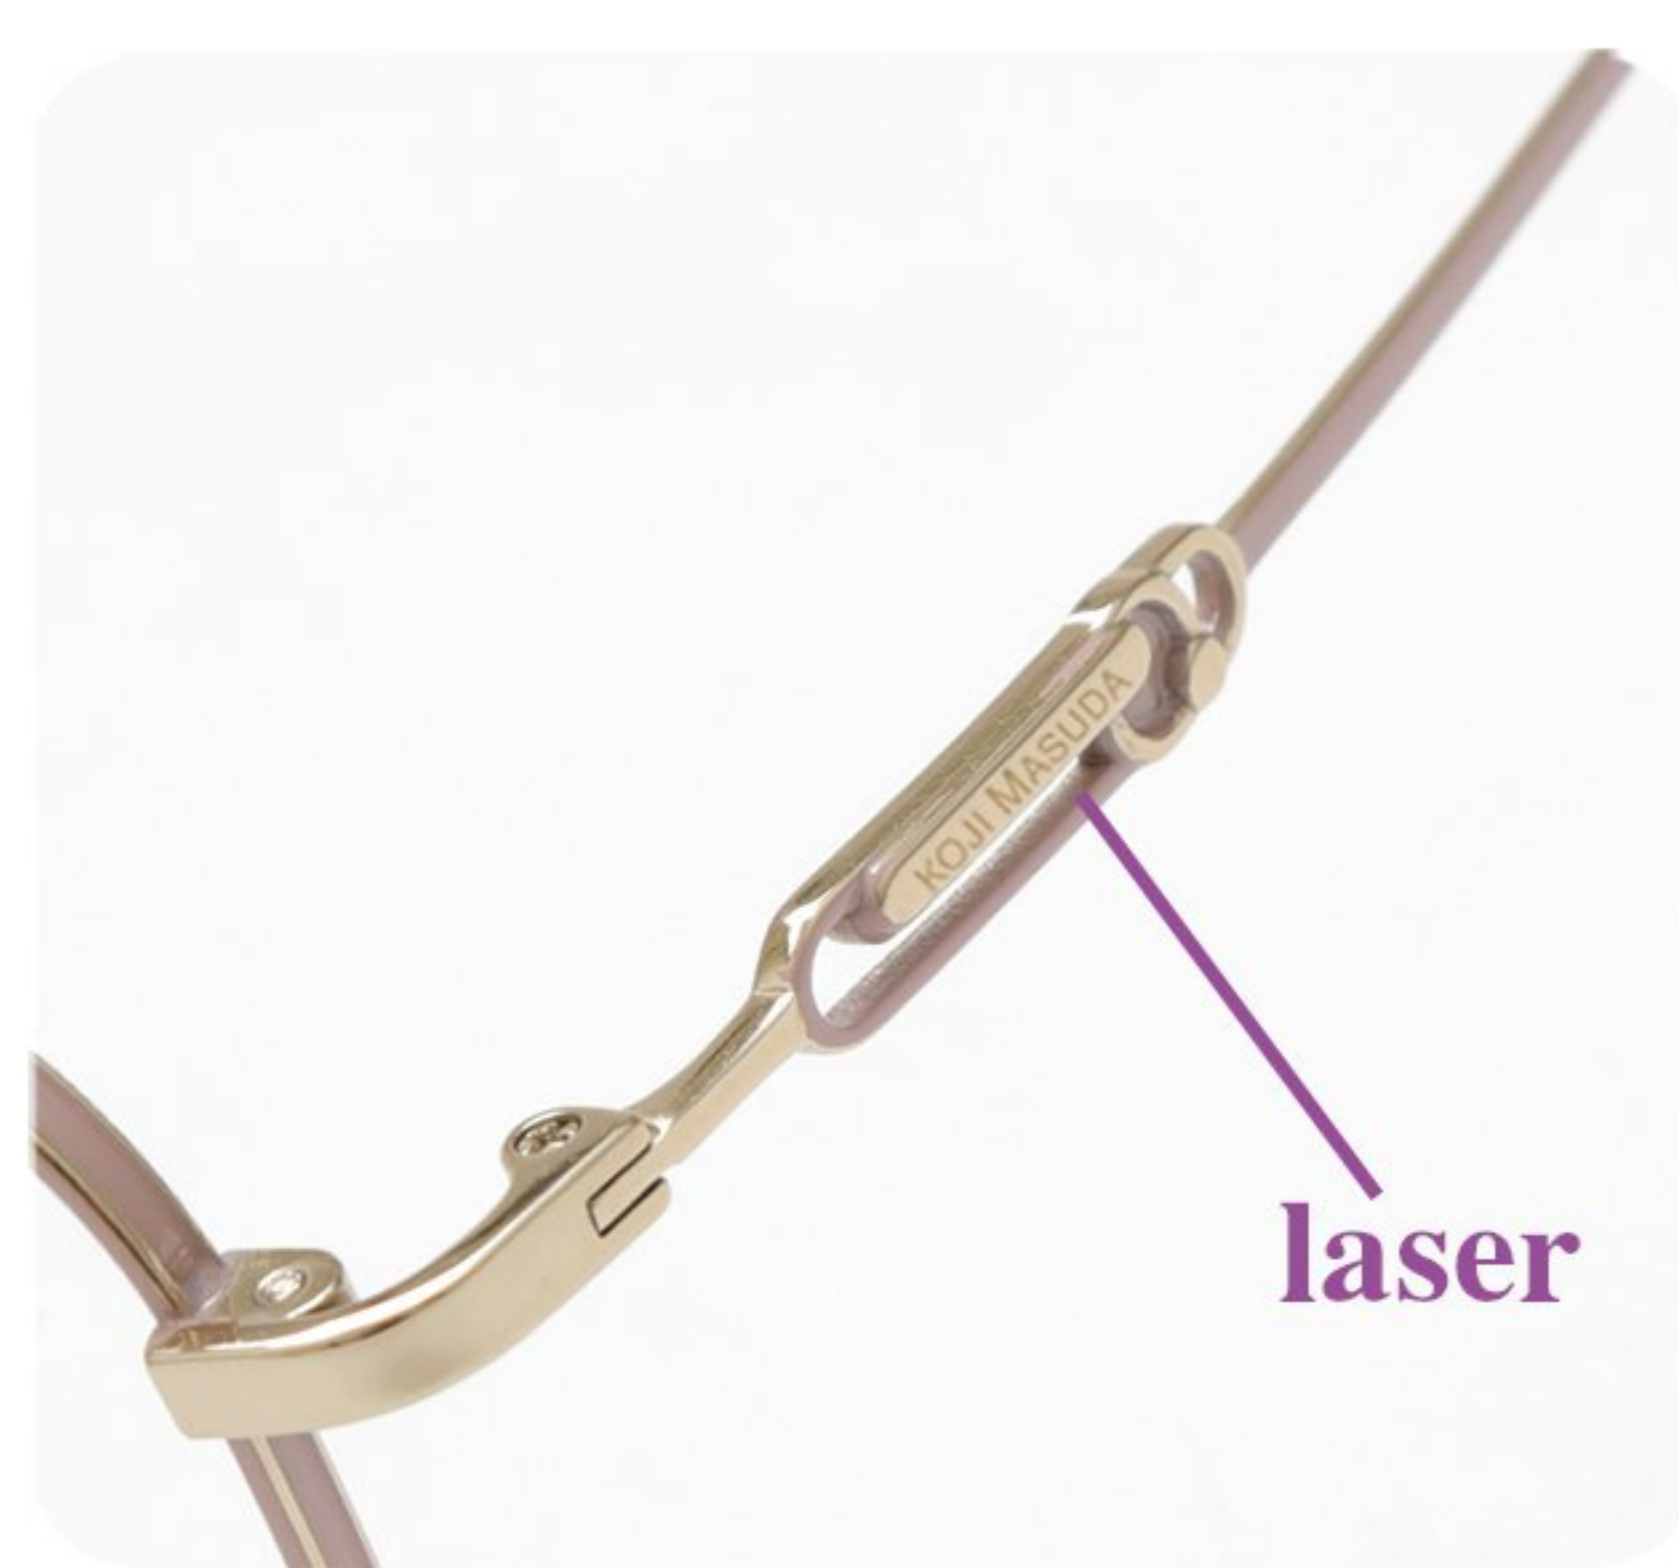

C3 铬银/象牙灰
Chrome Silver/Lvory Grey

C4 玫瑰金/浅灰绿
Rose Gold/Light Grey Green

C5 亮玫瑰金/亮中枪
Bright Rose Gold/Bright Gun

C6 亮中枪/亮黑
Bright Gun/Bright Black

KOJI MASUDA

MODEL: 70134

SIZE: 52-18-142

COLOR DISPLAY