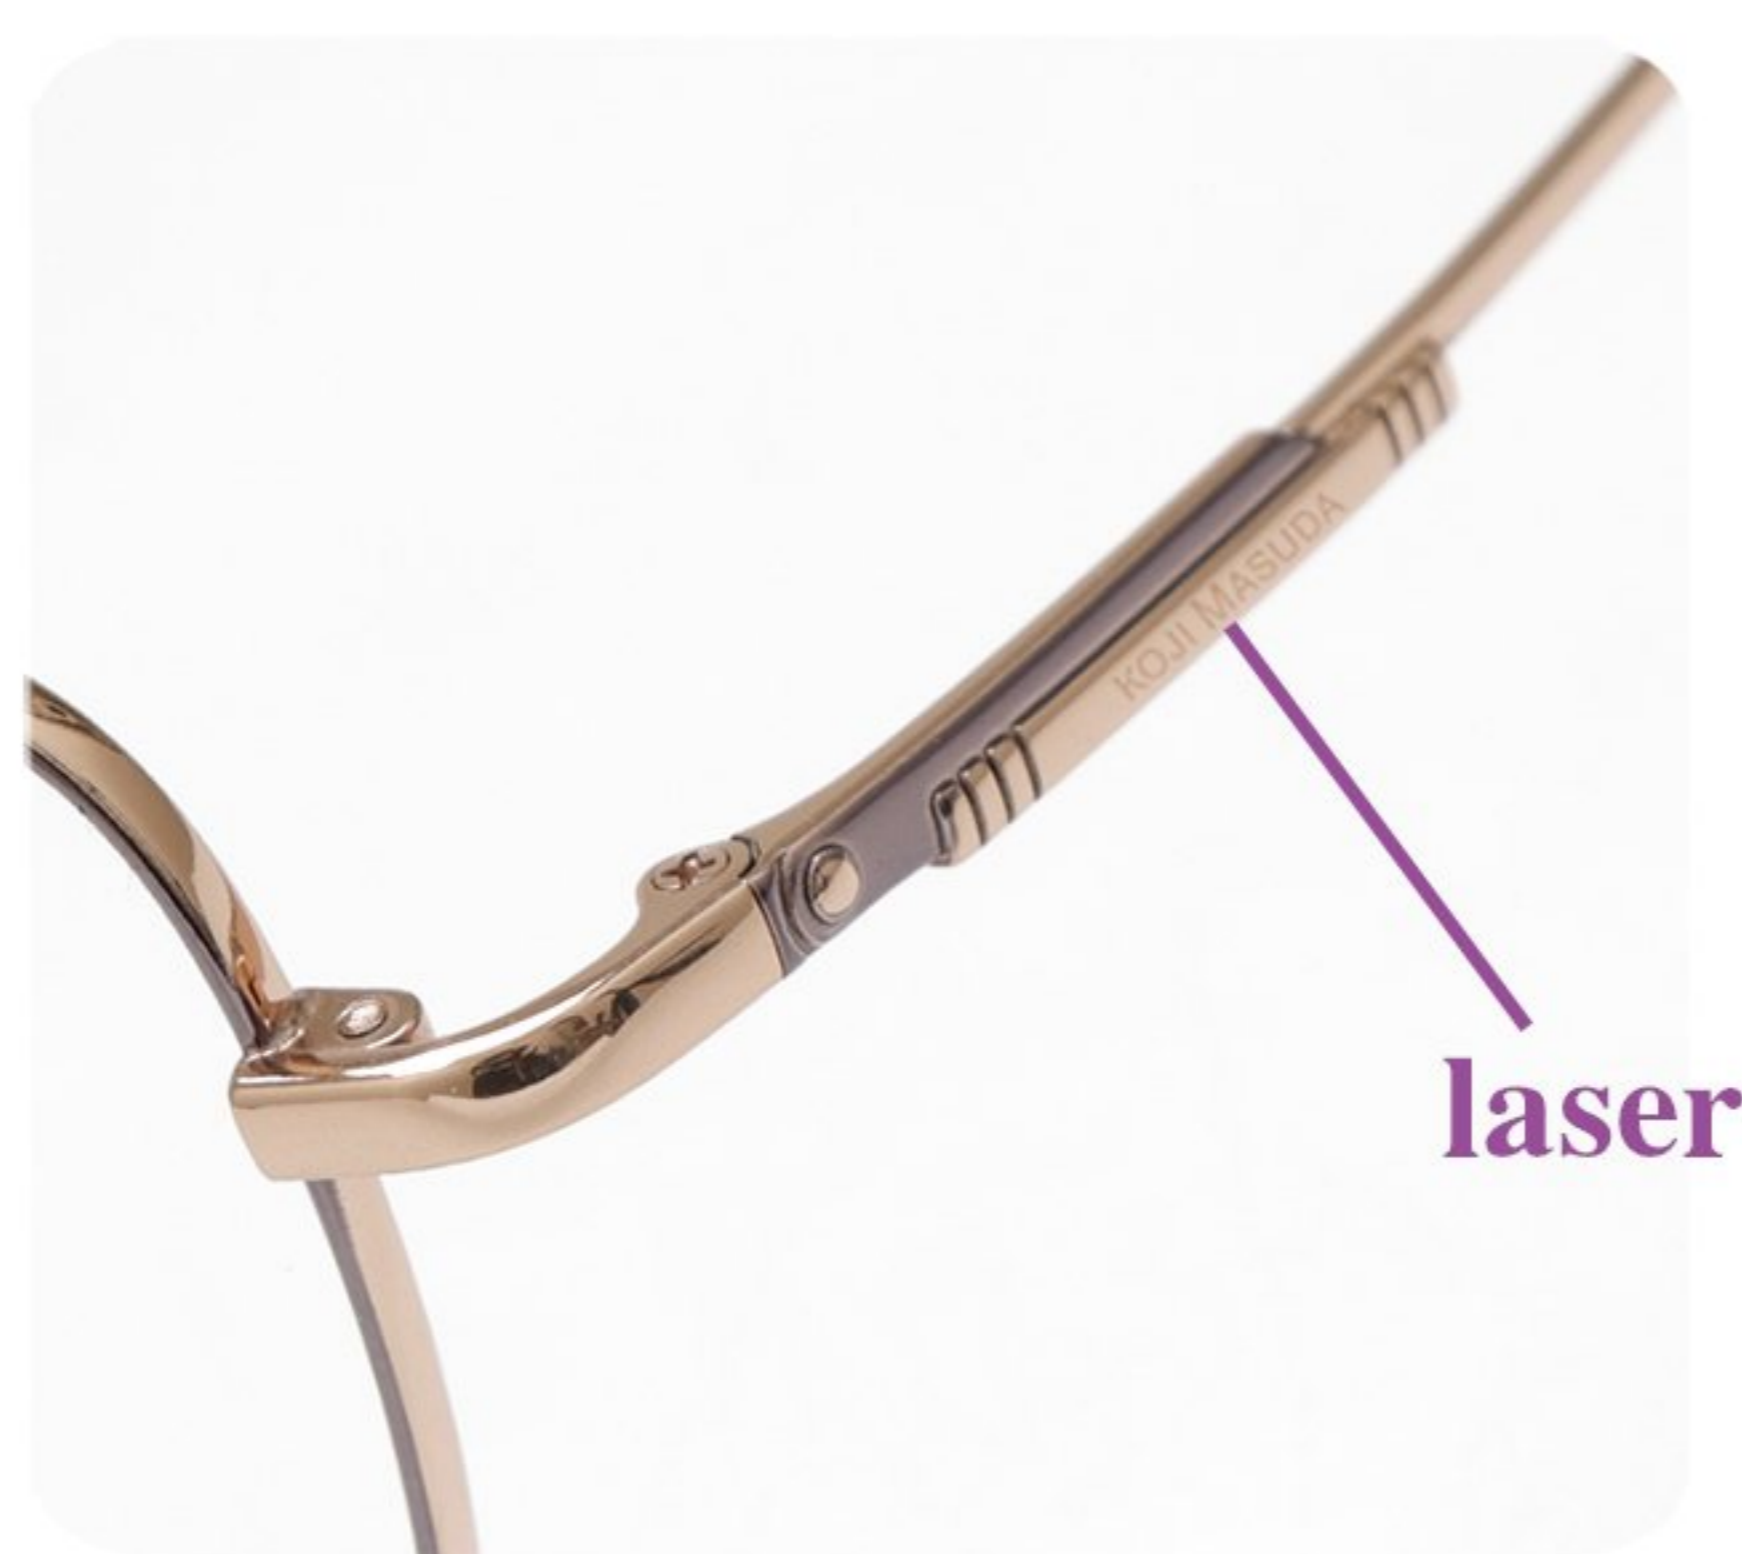

C5 亮玫瑰金
Bright Rose Gold

C6 亮中枪/亮黑
Bright Gun/Bright Black

KOJI MASUDA

MODEL: 70139

SIZE: 54-18-143

COLOR DISPLAY

C1 亮玫瑰金/哑玫瑰金
Bright Rose Gold/Matte Rose Gold

C2 哑银/浅灰紫
Matte Silver/Light Grey Purple

C3 浅金/浅绿
Light Gold/Light Green

C4 浅金/浅粉
Light Gold/Light Pink

C5 亮玫瑰金/亮中枪
Bright Rose Gold/Bright Gun

C6 亮中枪/亮黑
Bright Gun/Bright Black

KOJI MASUDA

MODEL: 70138

SIZE: 53-18-143

COLOR DISPLAY